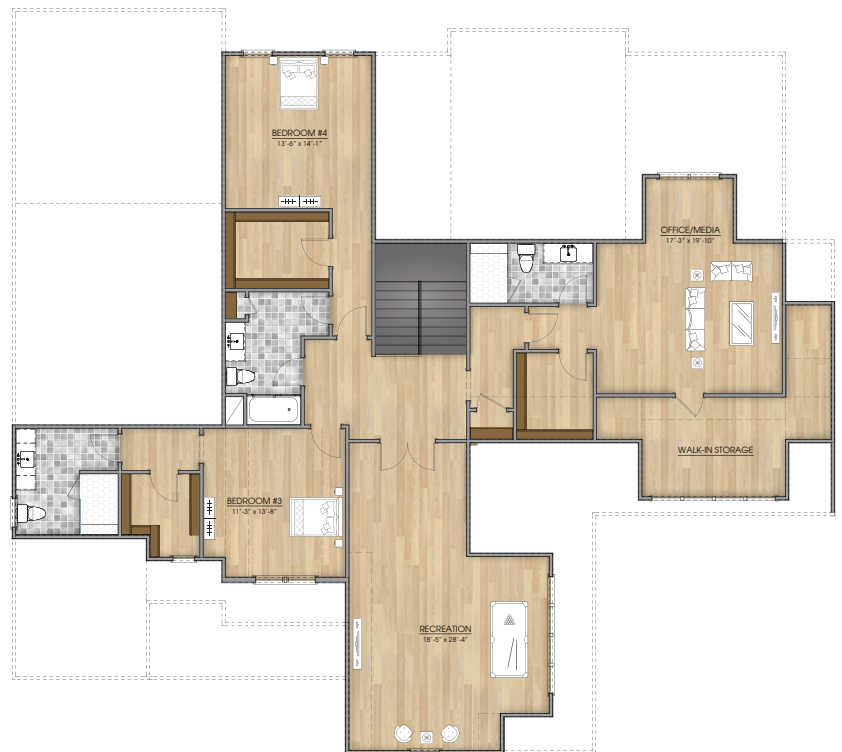

KEN HARVEY
HOMES Build the life
you *love*.

THE ARCHIE

4,658 sf | 4 BR, 5.5 BA

KenHarveyHomes.com

ELEVATION A

Find the *Perfect Place* to Build the *Life You Love!*
Scan to Explore Communities.

THE ARCHIE

FIRST FLOOR

SECOND FLOOR

The document is for illustrative purposes only and not part of a legal contract. Please see architectural blueprints for further clarification of features. Not all features are shown and some features shown may be available at additional cost. Please ask our sales representative for complete information. Elevations shown are artist's concepts. Floor plans may vary per elevation. Ken Harvey Homes reserves the right to make changes without notice or prior obligation. ©2026 Ken Harvey Homes.